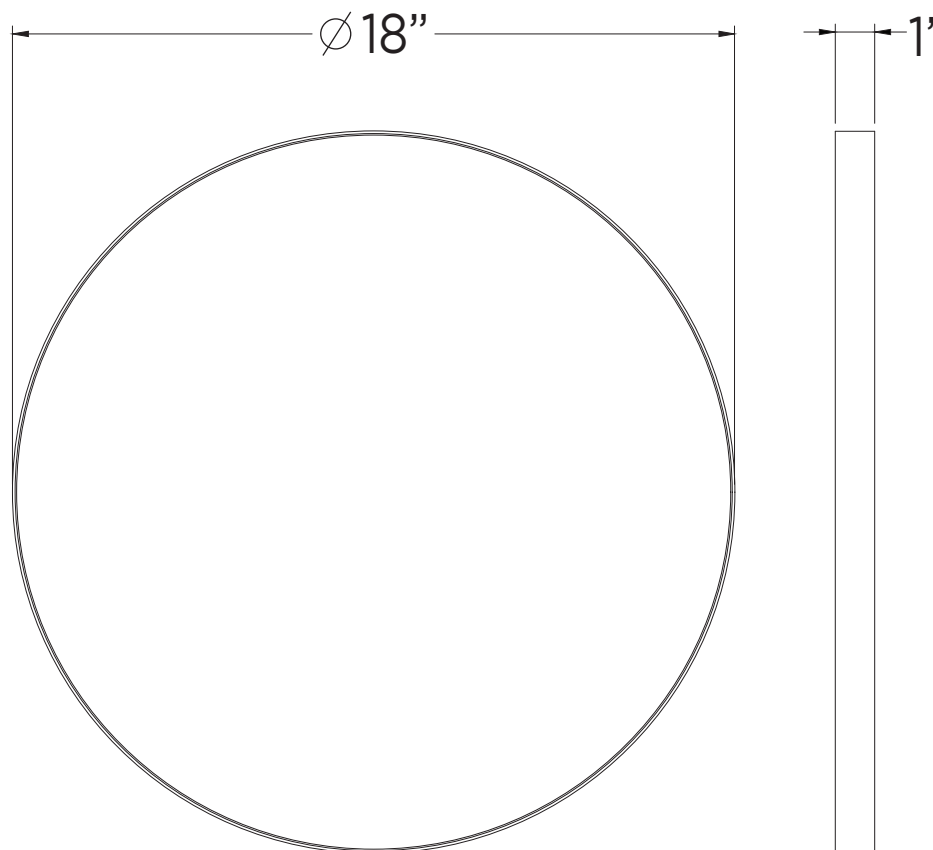

SPECIFICATIONS / TECHNICAL DATA

**MIRROR
ROUND**

18"

ATTENTION! Dimensions may vary by up to 3/8". It is highly recommended to pull all dimensions of actual model for installation and measuring purposes.

MODEL# MRD1818